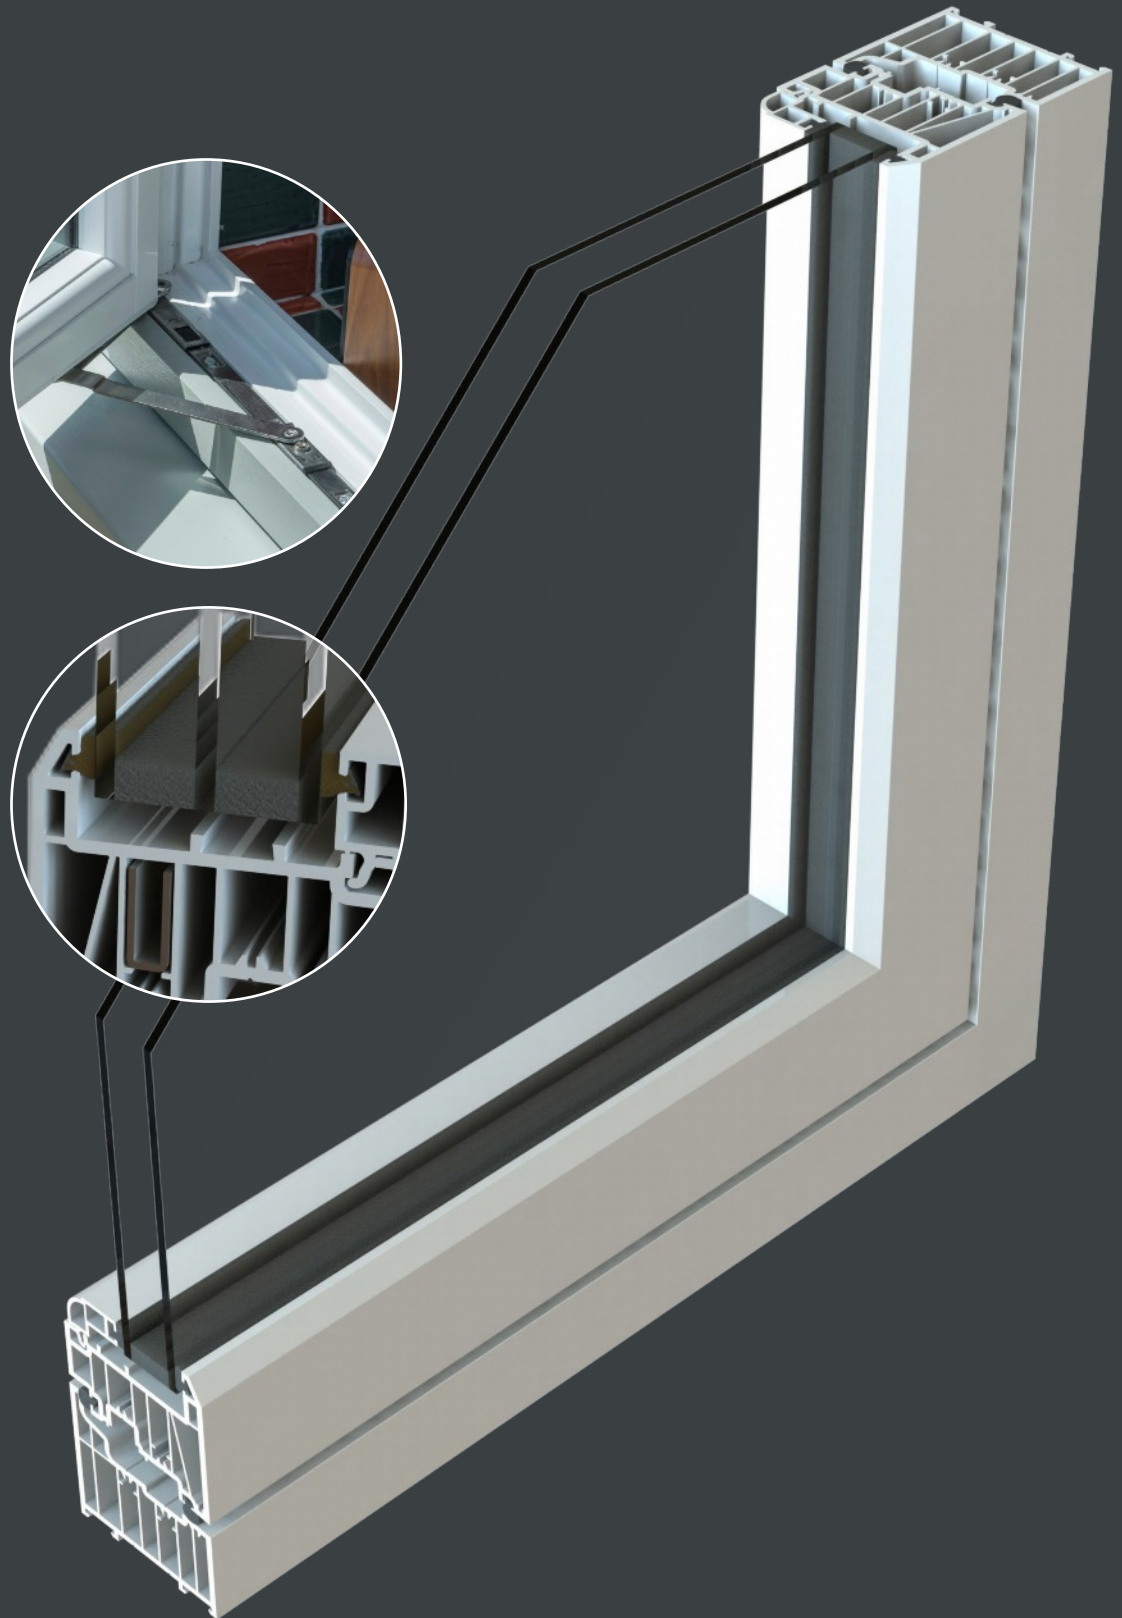

FEATURES & PERFORMANCE

R7

Market Leading Design for Modern Living

Easy-clean Rebate

Intelligently designed with an 'easy-clean' frame rebate, open your windows or doors and simply wipe clean, no sharp corners or deep grooves attracting dirt. We also have a variety of coloured bases, as an example; choose Eclectic Grey inside and out, you get a dark grey rebate to match! A uniquely clever design, for modern living.

Lock & Hinge Retention

Residence 7 boasts superior design details and screw retention reinforcements, locks and hinges are secured firmly into position. Residence 7 is also specifically designed to accommodate the additional weight of triple glazed units, allowing heavy duty hinges to fit and operate perfectly.

Energy Efficient Glazing

Residence 7 is designed to accommodate 'energy efficient glazing' this term is used to describe double glazing or triple glazing used in modern windows. Residence 7 has options for 28mm double glazing or 44mm triple glazing. The glazing bead is always on the inside which contributes to a higher security performance.

7 Chamber Design

Residence 7 has been engineered to meet current and anticipated future standards. Other window frames typically offer 3 or 5 chambers and are usually 70mm wide, R7 has 7 chambers and is 75mm wide, resulting in superior thermal, acoustic, strength and security performances.