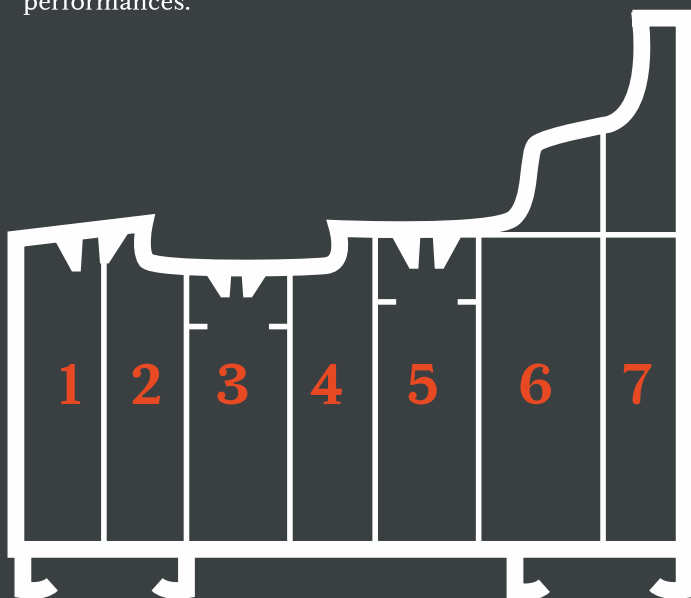

FEATURES & PERFORMANCE

R7

Market Leading Design for Modern Living

Easy-clean Rebate

Intelligently designed with an 'easy-clean' frame rebate, open your windows or doors and simply wipe clean, no sharp corners or deep grooves attracting dirt. We also have a variety of coloured bases, as an example; choose Eclectic Grey inside and out, you get a dark grey rebate to match! A uniquely clever design, for modern living.

Lock & Hinge Retention

Residence 7 boasts superior design details and screw retention reinforcements, locks and hinges are secured firmly into position. Residence 7 is also specifically designed to accommodate the additional weight of triple glazed units, allowing heavy duty hinges to fit and operate perfectly.

Energy Efficient Glazing

Residence 7 is designed to accommodate 'energy efficient glazing' this term is used to describe double glazing or triple glazing used in modern windows. Residence 7 has options for 28mm double glazing or 44mm triple glazing. The glazing bead is always on the inside which contributes to a higher security performance.

7 Chamber Design

Residence 7 has been engineered to meet current and anticipated future standards. Other window frames typically offer 3 or 5 chambers and are usually 70mm wide, R7 has 7 chambers and is 75mm wide, resulting in superior thermal, acoustic, strength and security performances.