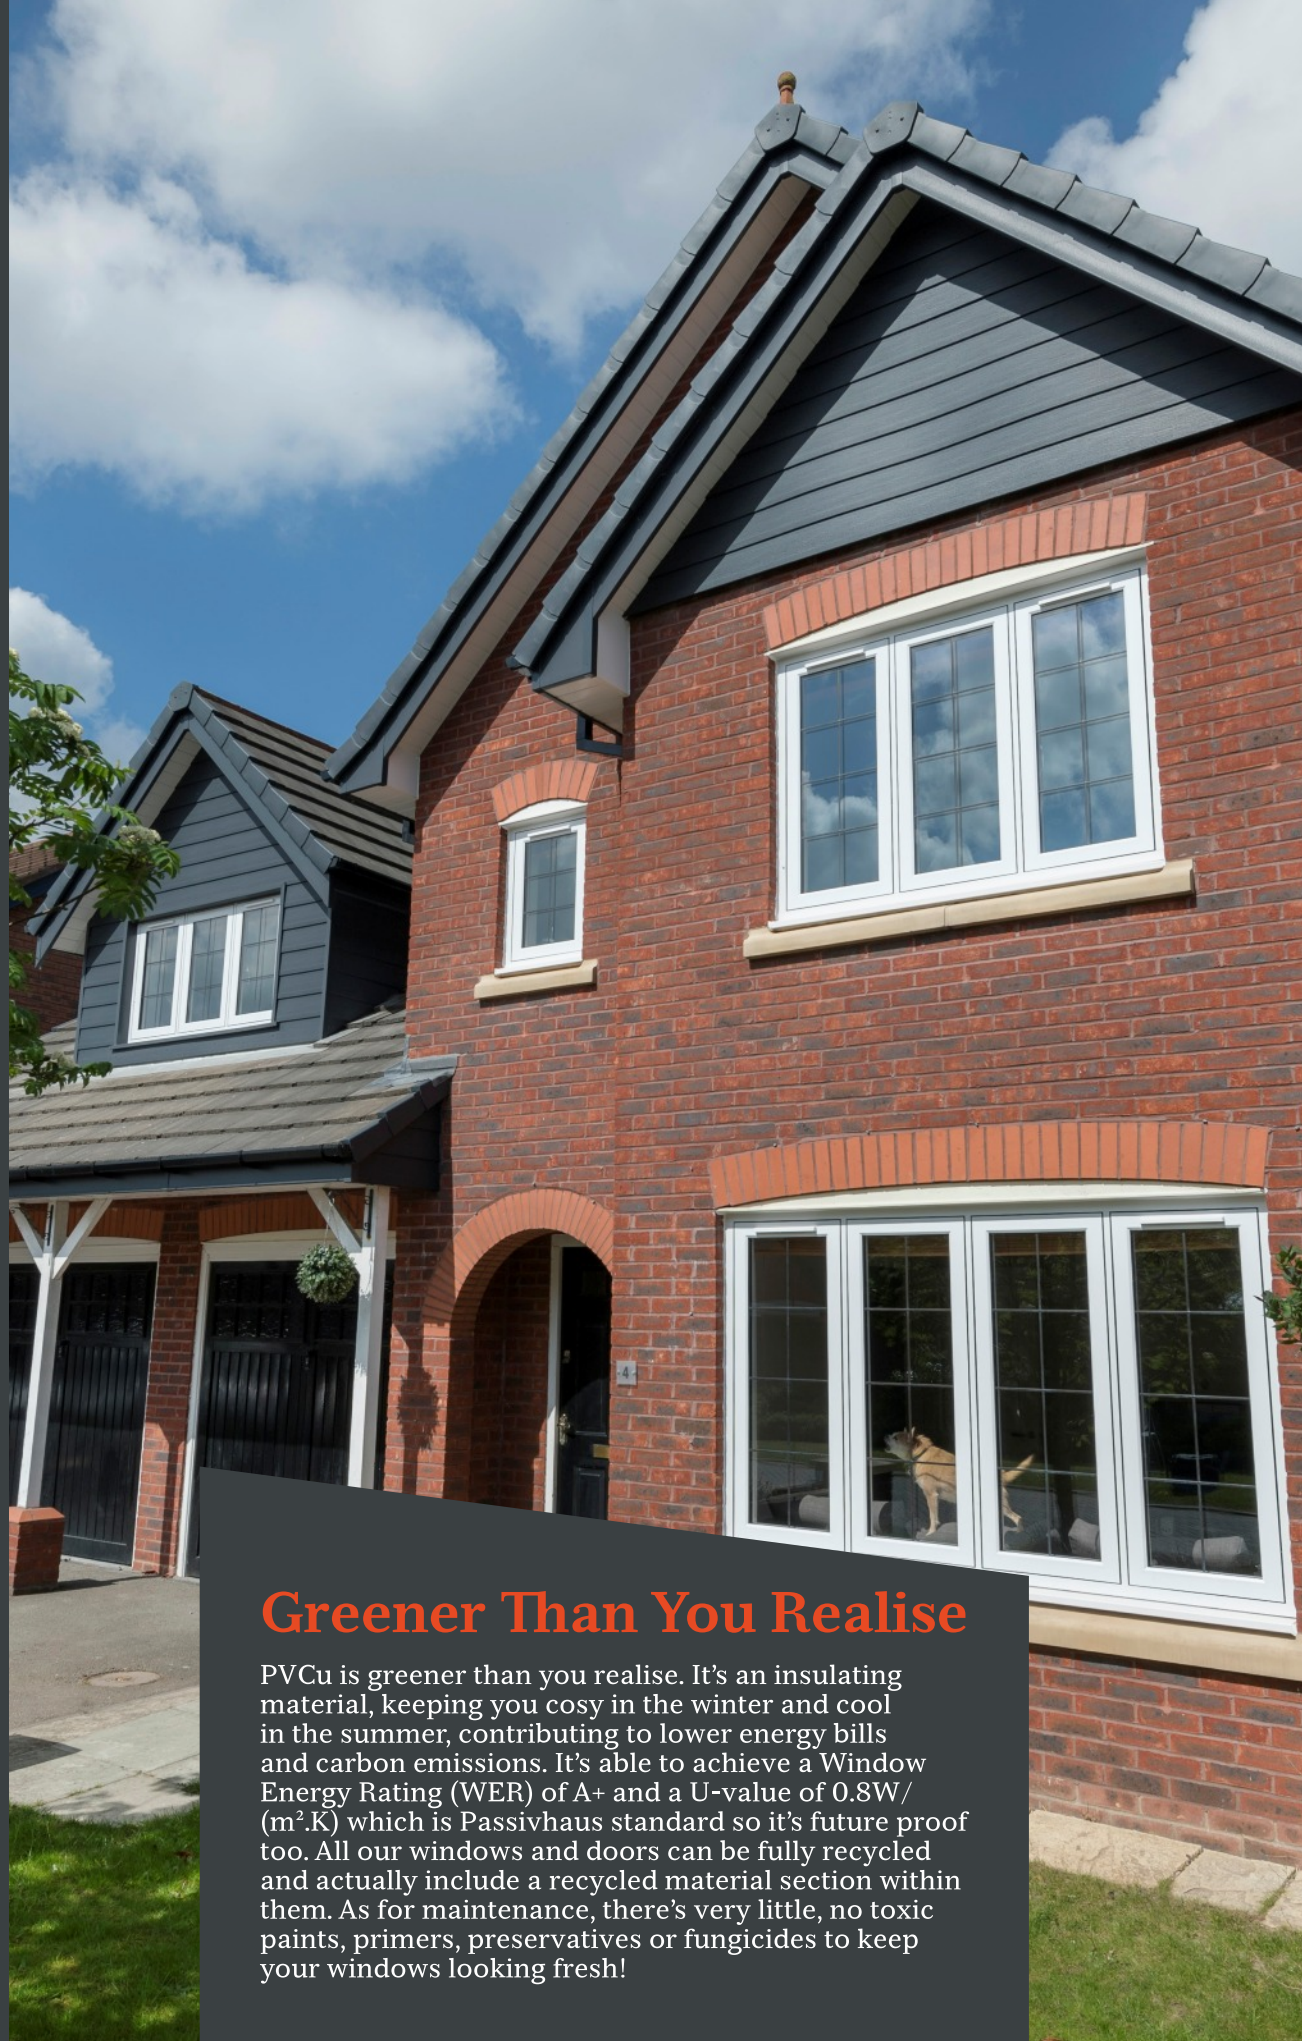

Greener Than You Realise

PVCu is greener than you realise. It's an insulating material, keeping you cosy in the winter and cool in the summer, contributing to lower energy bills and carbon emissions. It's able to achieve a Window Energy Rating (WER) of A+ and a U-value of 0.8W/(m².K) which is Passivhaus standard so it's future proof too. All our windows and doors can be fully recycled and actually include a recycled material section within them. As for maintenance, there's very little, no toxic paints, primers, preservatives or fungicides to keep your windows looking fresh!