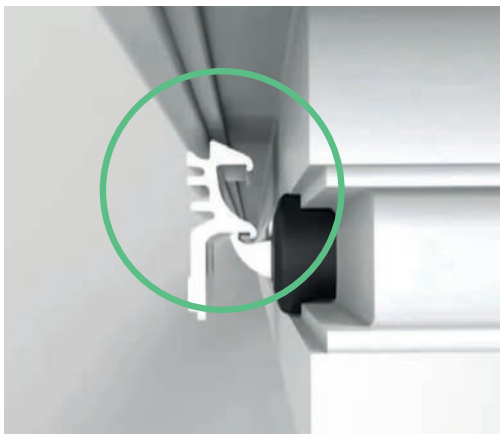

Window security

Our technologically advanced windows feature outstanding locking mechanisms engineered from high-strength materials and designed to protect homes if under forcible attack.

All our windows are rigorously tested against attack and have additional upgrades available, including locking mechanisms up to 8 locking points* to achieve Secured by Design accreditation.

Secured by Design is a UK Police initiative aimed at setting heightened levels of security and testing to reduce burglary and crime. In order to achieve Secured by Design, windows and doors must include additional security features such as hinge guards and glass retention clips. And so, our windows and doors do.

As well as security testing, the window system has been tested to over 25,000 cycles which equates to over 25 years of use. They truly are made to last.

* When the correct Yale-approved hardware and security configuration to PAS24:2022 is installed.

NEW Product... the revolutionary new Rapide lock by Yale

The Rapide Lock from Yale has been created with style and security in mind, and is patented by the world's favourite lock brand.

Designed with security at its forefront, the Rapide Lock offers durable protection you can rely on, as the strongest, safest and most secure window lock on the market.

Key features of the revolutionary new Rapide Lock by Yale:

- Stronger – 300% more contact than standard window locks
- Safer – Tested beyond British Standards of extreme attack
- Longer Lasting – Tested over 42 years of use
- Corrosion Resistant – Tested to the most extreme weather conditions

**8-point locking system
upgrade available for
added security**

Offering greater lock engagement for additional security, the innovative Rapide Lock is a game changer in the industry. It connects along the full length of the window keep for sleek and effective protection and comes with a 12-year guarantee.