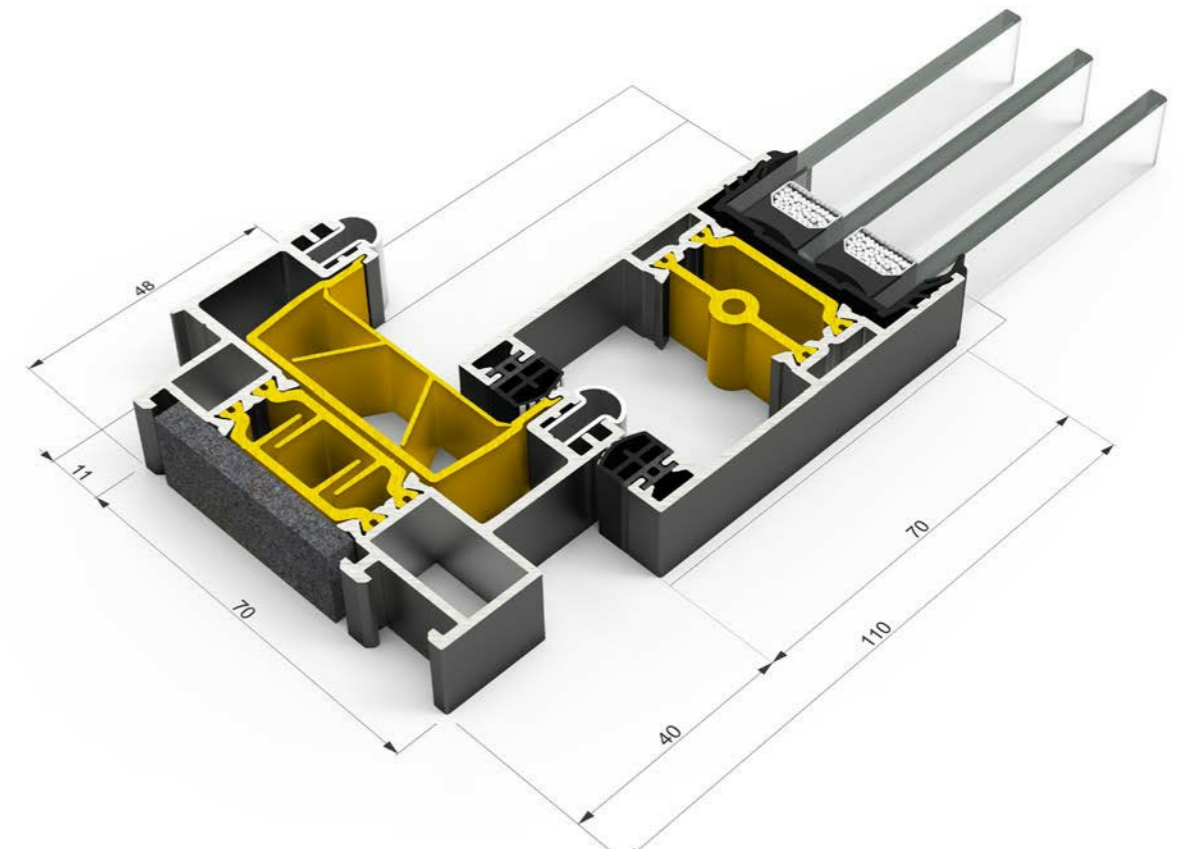

EDGEGLIDE⁺

INLINE SLIDING DOOR

EXPAND
YOUR
HORIZONS

Expand your horizons with this slim,
thermally efficient sliding door.

 **Arkey Windows**

EDGEGLIDE⁺

THE AMAZINGLY
SLEEK NEW INLINE
SLIDING DOOR

Choose your design, choose your view. EdgeGlide is the sleek sliding door which combines top quality, colour-matched hardware with elegant design. So the look of your door can match the look of your outdoors.

Modern Square Look

Ultra Slim 35mm Interlock

Up to 2.2m x 2.6m per panel

Stylish Colour-Matched Hardware

U-Value From 1.2 W/m²K

Double or Triple Glazing

Multi-Point Locking

70mm Frame Depth For Easy Replacement

Kit Frame and Sash Option For Full Site-Assembly

EDGEGLIDE⁺

INLINE SLIDING DOOR

Size Limits

Maximum Panel Width	2200 mm
Maximum Panel Height	2600 mm
Maximum Panel Weight	240 kg

THRESHOLD HEIGHT	48 mm	
GLAZING THICKNESS	14 - 36 mm	
GLAZING METHOD	Wrap-Around	
GLAZING	Double or Triple	
SIGHTLINE (TYPICAL)	35 mm	
FRAME DEPTH	2 RAIL	70 mm
FRAME DEPTH	3 RAIL	126 mm

PERFORMANCE	
U-VALUE	From 1.2 W/ m ² K
AIR PERMEABILITY	Class 4
WATER TIGHTNESS	Class 7A
WIND RESISTANCE	Class C5
ENHANCED SECURITY	Multi-Point Locking
MAXIMUM ACOUSTIC INSULATION	40 dB Rw